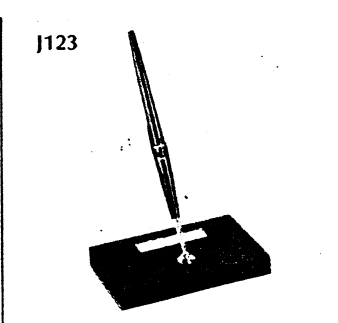

Parker Traditional Desk Sets

Elegance and beauty
...in onyx, jet crystal
and walnut

J257 Jet Crystal, 6 1/4 x 13 3/4".
With $5 pen and ball pen,
nameplate . . . $70.00

...for the discriminating person who values versatility and convenience along with traditional styling

J123

G123

J247 Jet crystal, 4 3/4 x 10 3/4".
With $5 pen and ball pen,
nameplate $50.00

J237 Jet Crystal, 4 x 8". With
pen and ball pen,
nameplate $45.00

J123 Jet crystal, 3 1/2 x 5 1/4".
With $5 ball pen,
nameplate $25.00

M257 Mexican onyx, 6 1/4 x
13 3/4". With $5 pen and ball
pen, nameplate $65.00

M247 Mexican onyx, 4 3/4 x
10 3/4". With $5 pen and ball
pen, nameplate $47.50

M237 Mexican onyx, 4 x 8".
With $5 pen and ball pen,
nameplate $40.00

G123 Green onyx, 3 1/2 x 5 1/4".
With $5 ball pen,
nameplate $35.00

G257 Green onyx, 6 1/4 x
13 3/4". With $5 pen and ball
pen, nameplate $90.00

G247 Green onyx, 4 3/4 x
10 3/4". With $5 pen and ball
pen, nameplate $65.00

G237 Green onyx, 4 x 8".
With $5 pen and ball pen,
nameplate $55.00

W237 Walnut, 4 x 8". With
$5 pen and ball pen,
nameplate $27.50